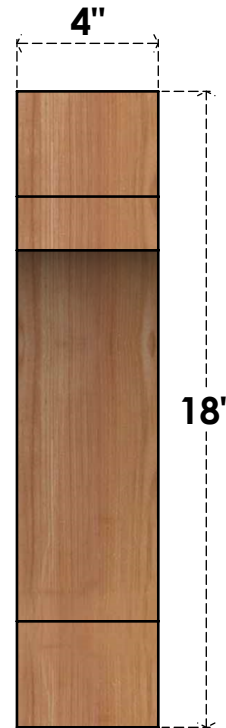

BRC04X14X18MRC00RWR

4"W X 14"D X 18"H MERCED ROUGH SAWN BRACE, WESTERN RED CEDAR

SIDE

FRONT

EKENA MILLWORK
 2300 WEST MAIN ST.
 CLARKSVILLE, TX 75426
 TOLL FREE: 866-607-0453
 WWW.EKENAMILLWORK.COM

NOTES

1. INSTALLATION TO BE COMPLETED IN ACCORDANCE WITH MANUFACTURER'S SPECIFICATIONS.
2. DRAWING MAY NOT BE TO SCALE
3. THIS DRAWING IS INTENDED FOR DESIGN AND PLANNING PURPOSES ONLY.
4. ALL INFORMATION CONTAINED HEREIN WAS CURRENT AT THE TIME OF DEVELOPMENT BUT MUST BE REVIEWED AND APPROVED BY THE PRODUCT MANUFACTURER TO BE CONSIDERED ACCURATE.
5. PRODUCTS ARE NOT KILN DRIED. THIS ITEM IS UNIQUE AND WILL CONTAIN THE NATURAL VARIATIONS THAT THE WOOD SPECIES OFFERS. THIS MAY RESULT IN VARIATIONS UP TO 1/4"