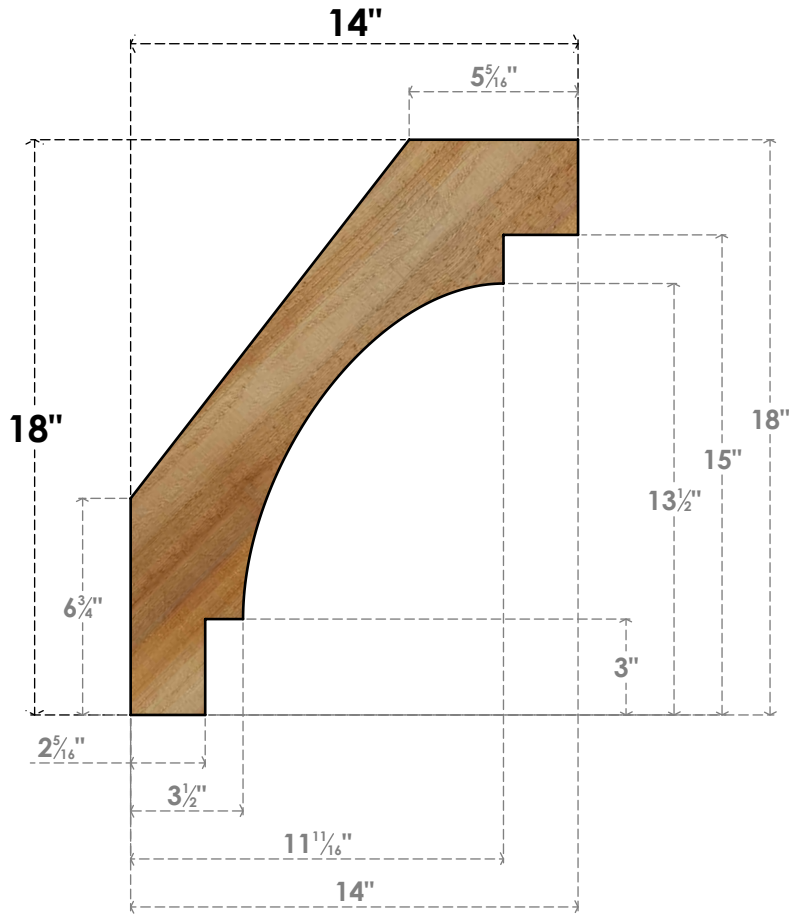

BRC04X14X18MRC00RWR

4"W X 14"D X 18"H MERCED ROUGH SAWN BRACE, WESTERN RED CEDAR

SIDE

FRONT

EKENA MILLWORK
 2300 WEST MAIN ST.
 CLARKSVILLE, TX 75426
 TOLL FREE: 866-607-0453
 WWW.EKENAMILLWORK.COM

NOTES

1. INSTALLATION TO BE COMPLETED IN ACCORDANCE WITH MANUFACTURER'S SPECIFICATIONS.
2. DRAWING MAY NOT BE TO SCALE
3. THIS DRAWING IS INTENDED FOR DESIGN AND PLANNING PURPOSES ONLY.
4. ALL INFORMATION CONTAINED HEREIN WAS CURRENT AT THE TIME OF DEVELOPMENT BUT MUST BE REVIEWED AND APPROVED BY THE PRODUCT MANUFACTURER TO BE CONSIDERED ACCURATE.
5. PRODUCTS ARE NOT KILN DRIED. THIS ITEM IS UNIQUE AND WILL CONTAIN THE NATURAL VARIATIONS THAT THE WOOD SPECIES OFFERS. THIS MAY RESULT IN VARIATIONS UP TO 1/4"